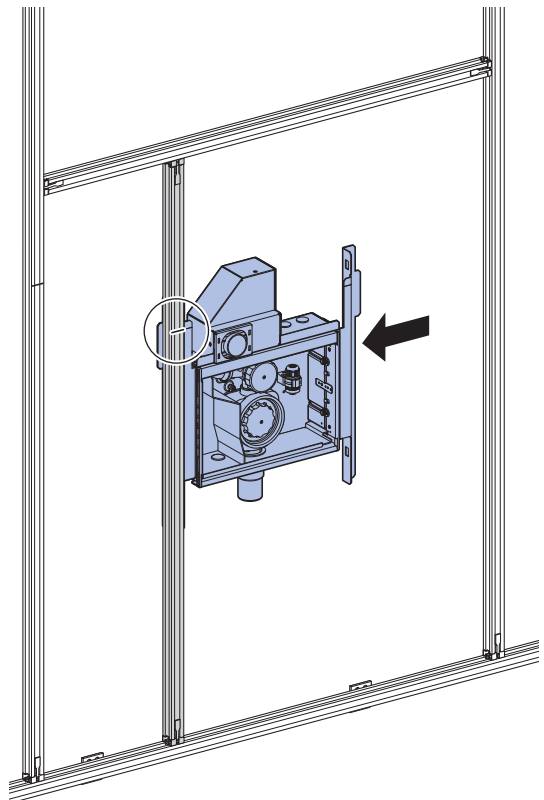

1

1

		B	B/2
(75 cm)	461.481.00.1	82	41
(90 cm)	461.482.00.1	97	48⁵
(105 cm)	461.483.00.1	112	56
(120 cm)	461.484.00.1	127	63⁵

2

3

4