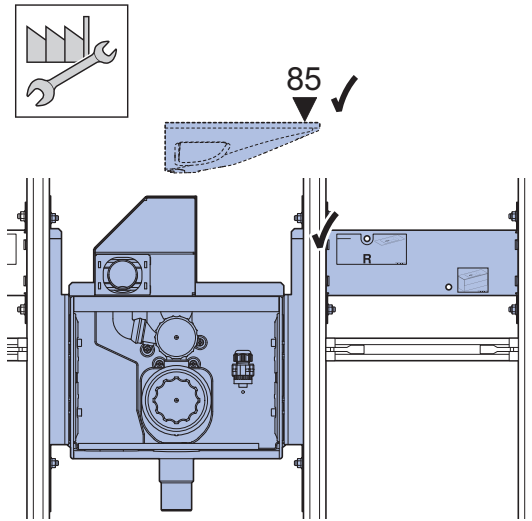

INSTALLATION MANUAL

MONTAGEANLEITUNG
INSTRUCTIONS DE MONTAGE
ISTRUZIONI PER IL MONTAGGIO

968.777.00.0(04)

		a
(75 cm)	461.481.00.1	59
(90 cm)	461.482.00.1	74
(105 cm)	461.483.00.1	89
(120 cm)	461.484.00.1	104

Geberit ONE, H = 90 cm

- (60 cm) 111.941.00.1
- (75 cm) 111.942.00.1
- (90 cm) 111.943.00.1
- (105 cm) 111.944.00.1
- (120 cm) 111.945.00.1

1

1

		B	B/2
(75 cm)	461.481.00.1	82	41
(90 cm)	461.482.00.1	97	48 ⁵
(105 cm)	461.483.00.1	112	56
(120 cm)	461.484.00.1	127	63 ⁵

2

3

4

5

6

7

8

9