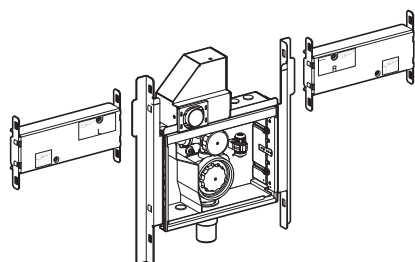

INSTALLATION MANUAL

MONTAGEANLEITUNG
INSTRUCTIONS DE MONTAGE
ISTRUZIONI PER IL MONTAGGIO

968.777.00.0(04)

		a
(75 cm)	461.481.00.1	59
(90 cm)	461.482.00.1	74
(105 cm)	461.483.00.1	89
(120 cm)	461.484.00.1	104

Geberit ONE, H = 90 cm

- (60 cm) 111.941.00.1
- (75 cm) 111.942.00.1
- (90 cm) 111.943.00.1
- (105 cm) 111.944.00.1
- (120 cm) 111.945.00.1

1

1

		B	B/2
(75 cm)	461.481.00.1	82	41
(90 cm)	461.482.00.1	97	48 ⁵
(105 cm)	461.483.00.1	112	56
(120 cm)	461.484.00.1	127	63 ⁵