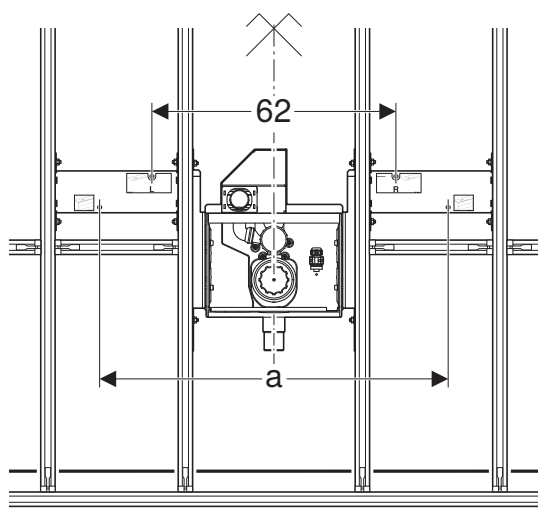

INSTALLATION MANUAL

MONTAGEANLEITUNG
INSTRUCTIONS DE MONTAGE
ISTRUZIONI PER IL MONTAGGIO

968.777.00.0(04)

		a
(75 cm)	461.481.00.1	59
(90 cm)	461.482.00.1	74
(105 cm)	461.483.00.1	89
(120 cm)	461.484.00.1	104

Geberit ONE, H = 90 cm

- (60 cm) 111.941.00.1
- (75 cm) 111.942.00.1
- (90 cm) 111.943.00.1
- (105 cm) 111.944.00.1
- (120 cm) 111.945.00.1

1

1

		B	B/2
(75 cm)	461.481.00.1	82	41
(90 cm)	461.482.00.1	97	48 ⁵
(105 cm)	461.483.00.1	112	56
(120 cm)	461.484.00.1	127	63 ⁵