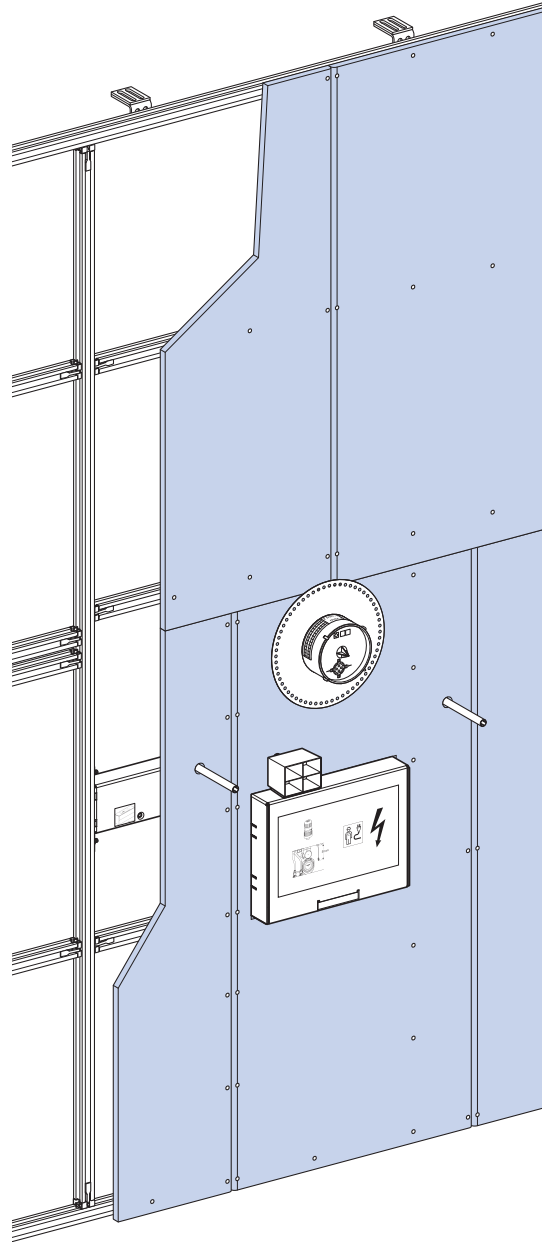

Geberit ONE, H = 90 cm

- (60 cm) 111.941.00.1
- (75 cm) 111.942.00.1
- (90 cm) 111.943.00.1
- (105 cm) 111.944.00.1
- (120 cm) 111.945.00.1

1

1

		B	B/2
(75 cm)	461.481.00.1	82	41
(90 cm)	461.482.00.1	97	48 ⁵
(105 cm)	461.483.00.1	112	56
(120 cm)	461.484.00.1	127	63 ⁵

3

→ **3 A** 8

→ **3 B** 10

3 A

→ 
Installation
Manual

3 B

1

2