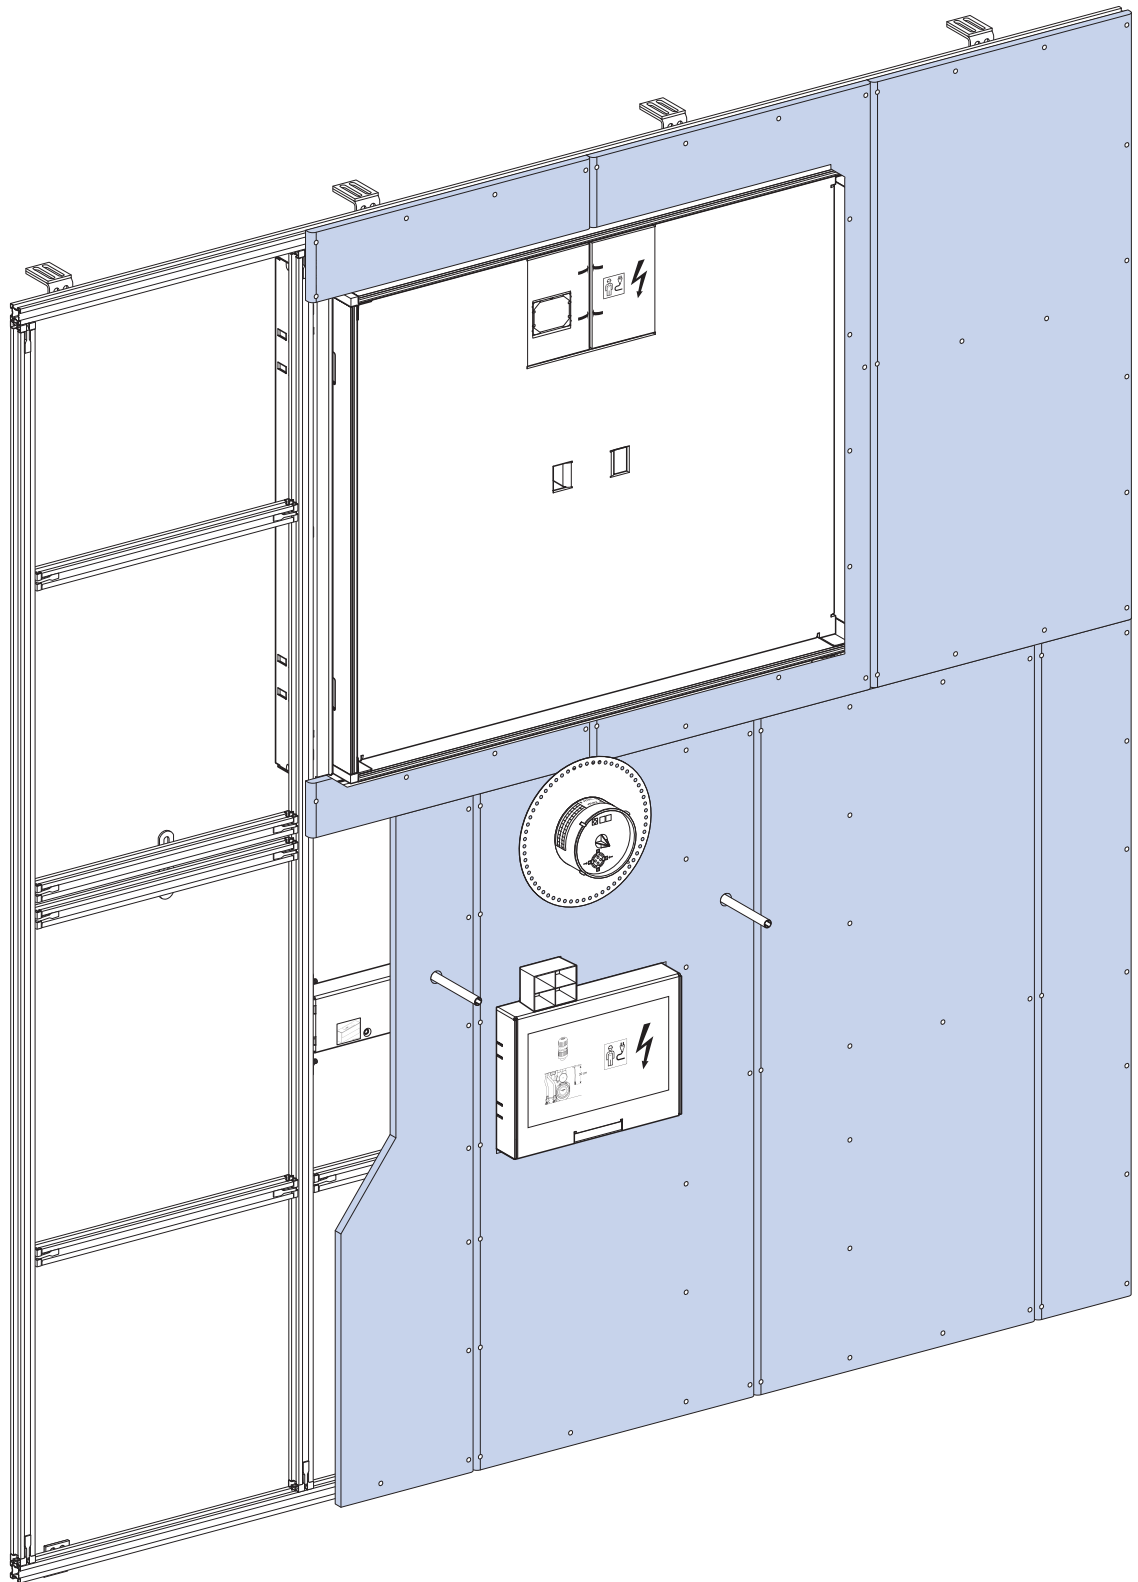

Geberit ONE, H = 90 cm

- (60 cm) 111.941.00.1
- (75 cm) 111.942.00.1
- (90 cm) 111.943.00.1
- (105 cm) 111.944.00.1
- (120 cm) 111.945.00.1

1

1

		B	B/2
(75 cm)	461.481.00.1	82	41
(90 cm)	461.482.00.1	97	48 ⁵
(105 cm)	461.483.00.1	112	56
(120 cm)	461.484.00.1	127	63 ⁵

3

→ **3 A** 8

→ **3 B** 10

3 A

→ 
Installation
Manual

3 B

1

2