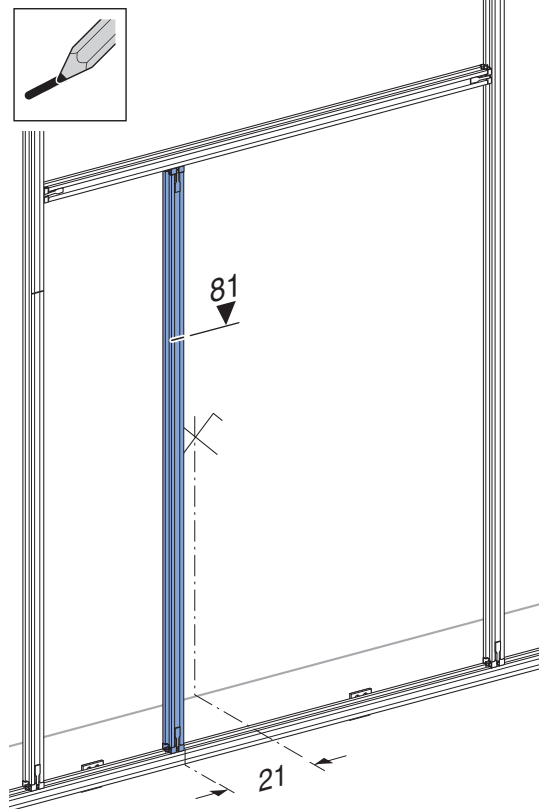

1

1

		B	B/2
(75 cm)	461.481.00.1	82	41
(90 cm)	461.482.00.1	97	48⁵
(105 cm)	461.483.00.1	112	56
(120 cm)	461.484.00.1	127	63⁵

2

3

4