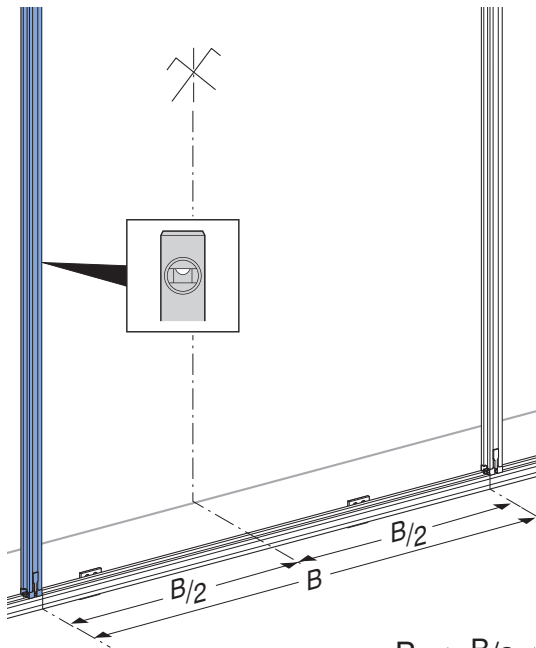

INSTALLATION MANUAL

MONTAGEANLEITUNG
INSTRUCTIONS DE MONTAGE
ISTRUZIONI PER IL MONTAGGIO

968.777.00.0(04)

		a
(75 cm)	461.481.00.1	59
(90 cm)	461.482.00.1	74
(105 cm)	461.483.00.1	89
(120 cm)	461.484.00.1	104

Geberit ONE, H = 90 cm

- (60 cm) 111.941.00.1
- (75 cm) 111.942.00.1
- (90 cm) 111.943.00.1
- (105 cm) 111.944.00.1
- (120 cm) 111.945.00.1

1

1

		B	B/2
(75 cm)	461.481.00.1	82	41
(90 cm)	461.482.00.1	97	48 ⁵
(105 cm)	461.483.00.1	112	56
(120 cm)	461.484.00.1	127	63 ⁵