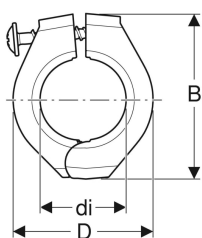

Geberit anchor-point bracket

Example image

- Black

Application purposes

- For anchor-point fastening of Geberit system pipes ML

Technical data

Product material

PA 6

Characteristics

- One-piece

Art. no.	di, \varnothing / inner diameter (mm)	D / outer diameter (cm)	B / width (cm)	H / height (cm)
619.730.00.1	16 mm	3.1 cm	4 cm	1.9 cm
619.731.00.1	20 mm	3.5 cm	4.4 cm	1.9 cm
619.732.00.1	25 mm	4 cm	4.9 cm	1.9 cm
619.733.00.1	32 mm	4.7 cm	5.6 cm	1.9 cm
619.734.00.1	40 mm	5.6 cm	6.5 cm	1.9 cm
619.735.00.1	50 mm	6.6 cm	7.8 cm	2.2 cm
619.736.00.1	63 mm	8 cm	9.1 cm	2.2 cm
619.737.00.1	75 mm	9.2 cm	10.3 cm	2.2 cm